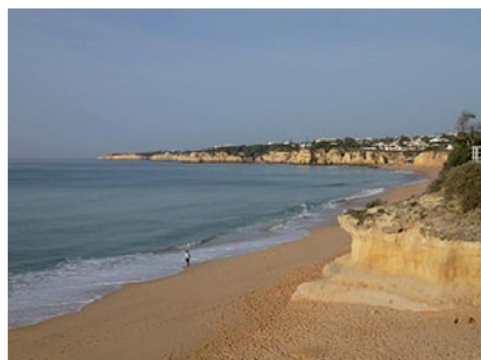

pro | MATRIX
ALGARVE MANAGEMENT

Anfrage unter: info@algarve-one.com